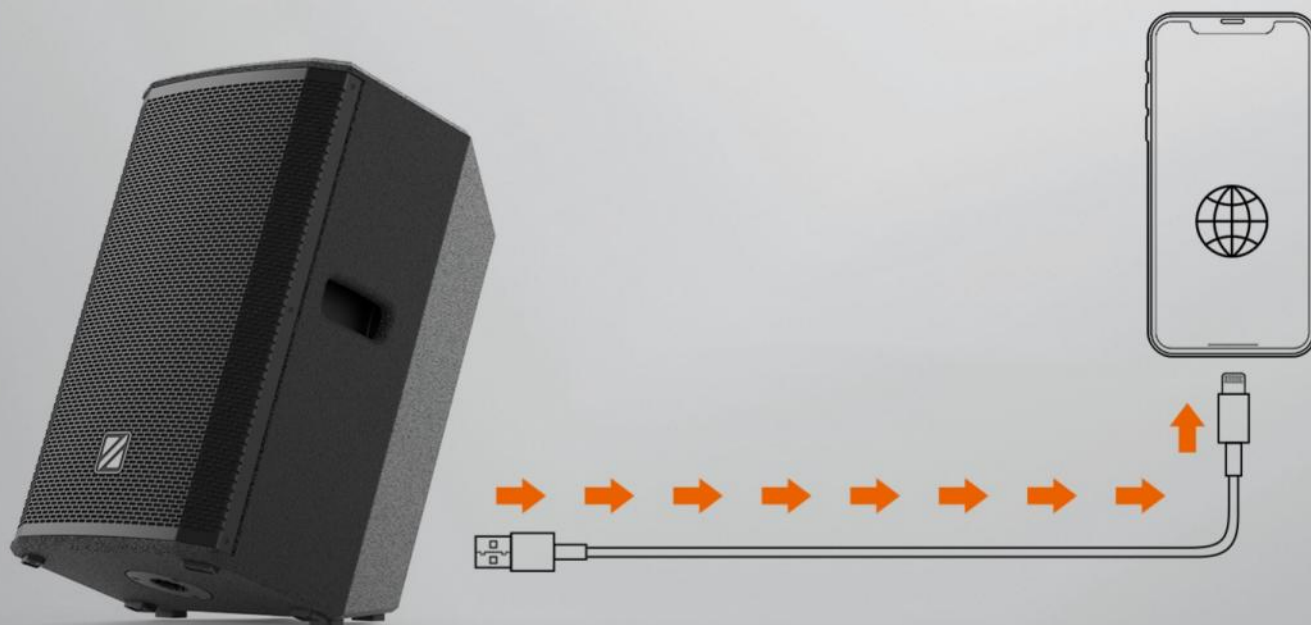

INTERNET LIVE STREAMING