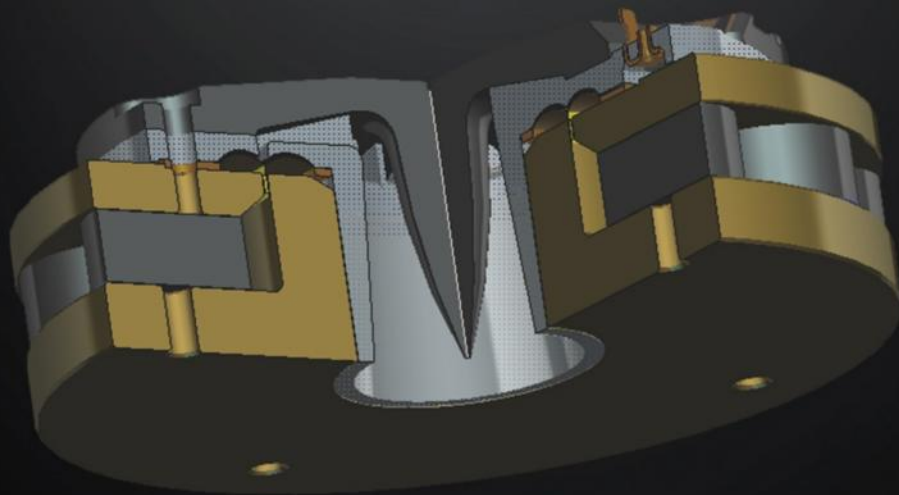

COMPRESSION DRIVER

LIGHTWEIGHT COMPRESSION DRIVER
WITH HIGH SPL & VERY LOW DISTORTION

PRECISION DRIVE