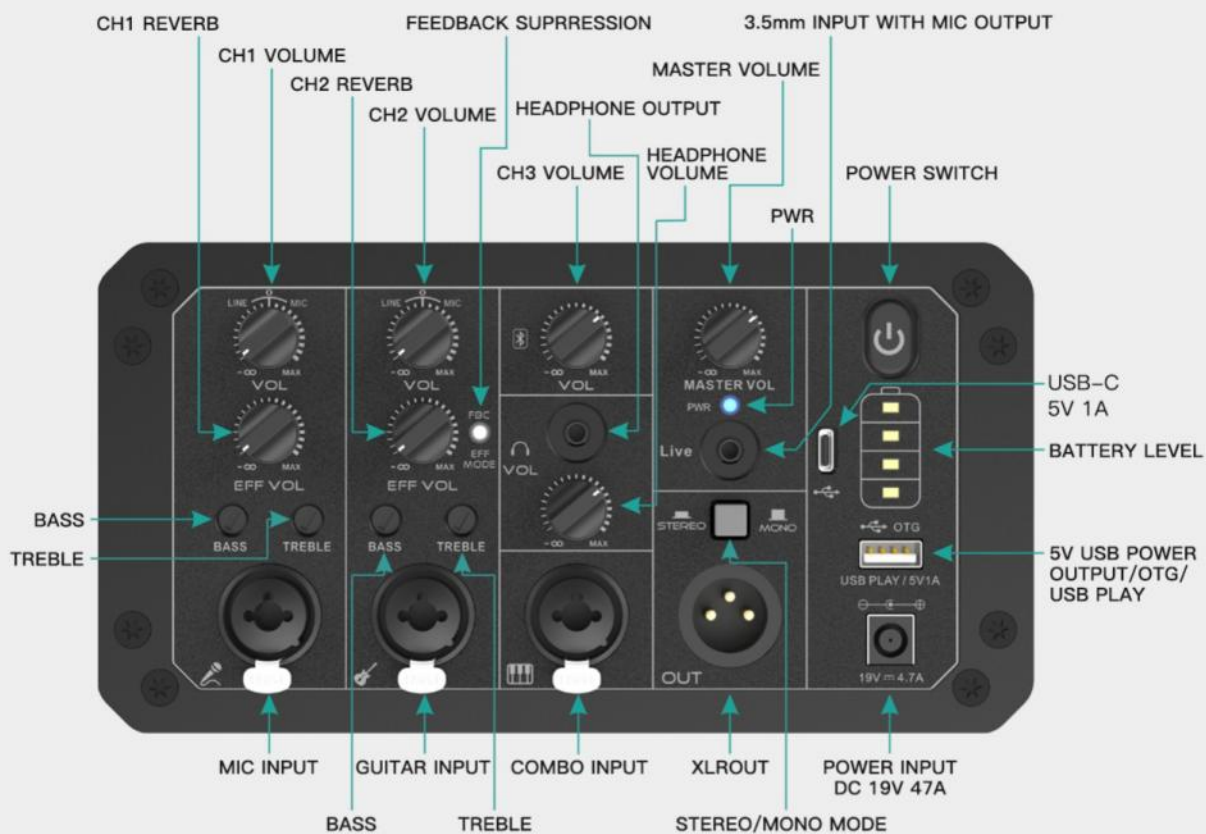

MODEL: K12			
Frequency range(-3dB):	40Hz-20Khz	Max SPL:	125dB
System design:	12" two way vented	HF:	36mm precision compression driver
Coverage(HxV):	90° x 60°	Battery Spec:	Capacity: 200WH Voltage: 18.5V
Amplification:	350W Class D	Fuction&effects: EQ controls for two Combo inputs Effect control for each channel Bluetooth Feed back supression Reverb/Reverb+Echo Mono/Stereo output selection Battery-level indicator USB Audio/OTG live streaming BLE Remote control	
Battery Life:	4-10h		
Crossover:	DSP		
Input/output:	XLR/TRS combo input x3 XLR output x1 Bluetooth x1 3.5mm headphone Jack USB Power supply Jack @1A 3.5mm LIVE out/input for smart phone		
		Finish:	Black Polyurea
Net Weight:	13.5Kg	Dimension:	W380xD395xH612
Gross Weight:	16Kg	Package Dimension:	W465xD450xH680

PRECISION DRIVE