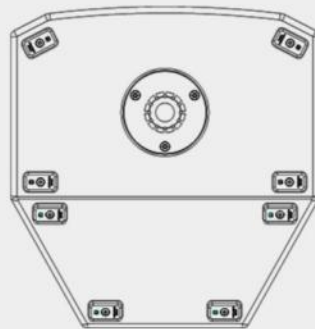

PHYSICAL

NET WEIGHT:13.5kg

GROSS WEIGHT:16kg

PRECISION DRIVE