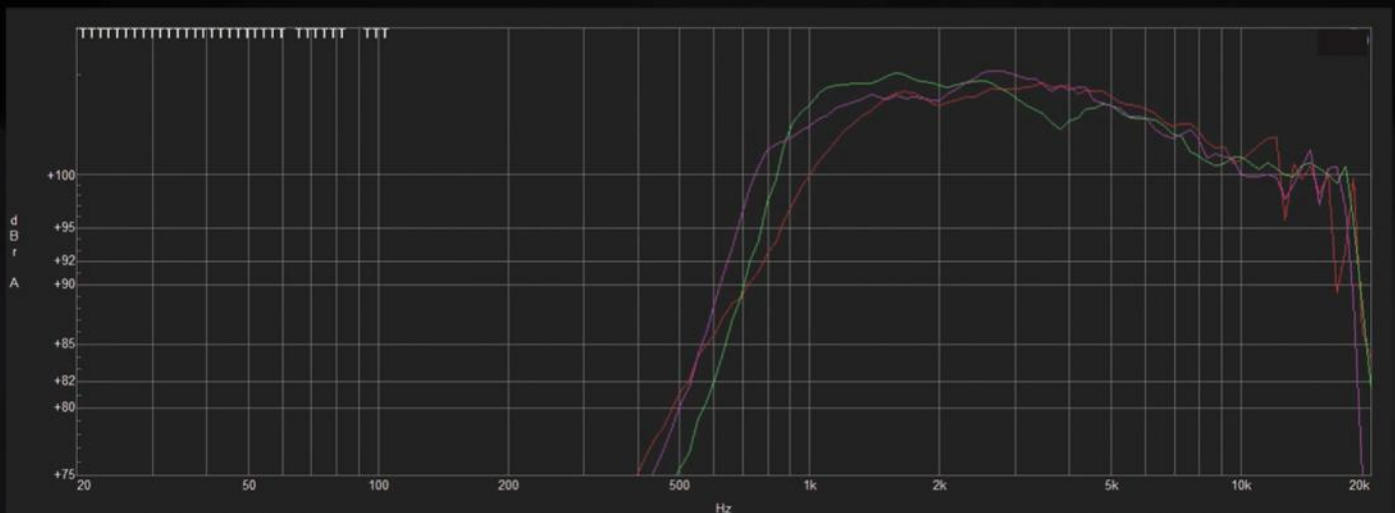

COMPRESSION DRIVER

LIGHTWEIGHT COMPRESSION DRIVER
WITH HIGH SPL & VERY LOW DISTORTION

PRECISION DRIVE