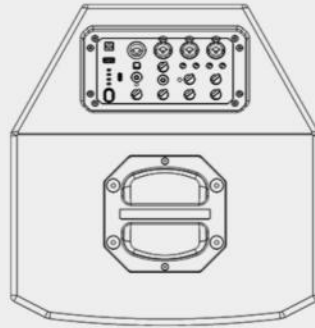

PHYSICAL

NET WEIGHT:13.5kg

GROSS WEIGHT:16kg

PRECISION DRIVE