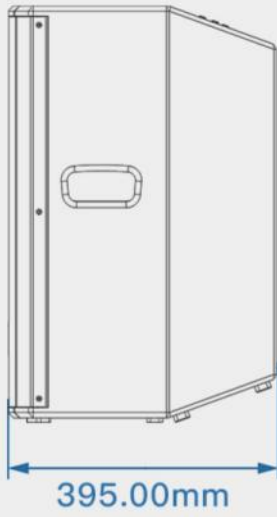

# PHYSICAL

**NET WEIGHT:13.5kg**

**GROSS WEIGHT:16kg**

PRECISION DRIVE