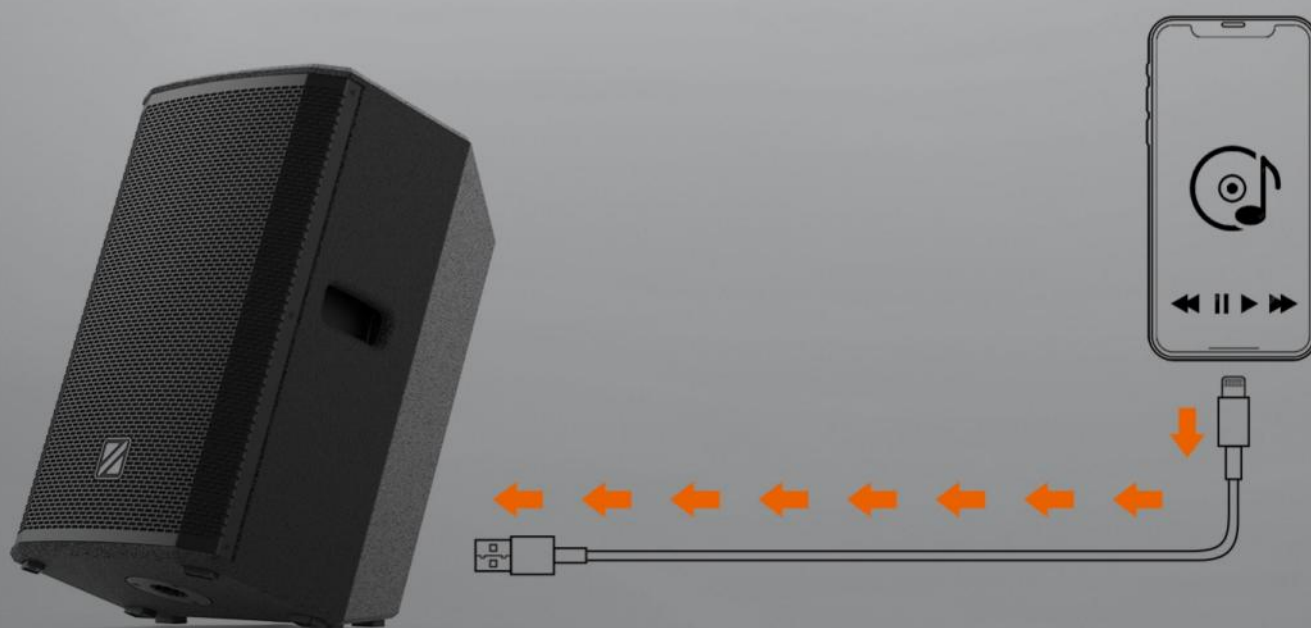

USB AUDIO PLAYBACK