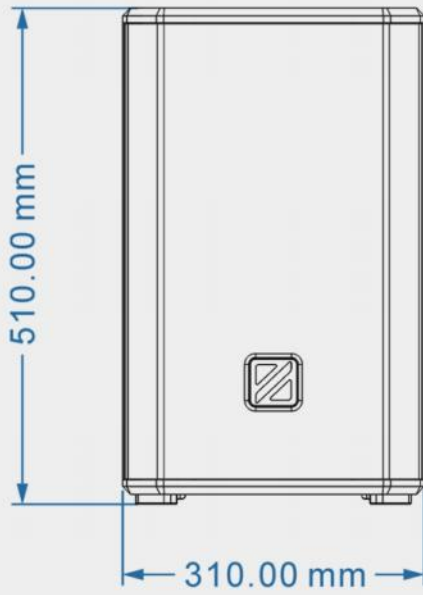

PHYSICAL

NET WEIGHT: 9kg

GROSS WEIGHT: 11.5kg

PRECISION DRIVE