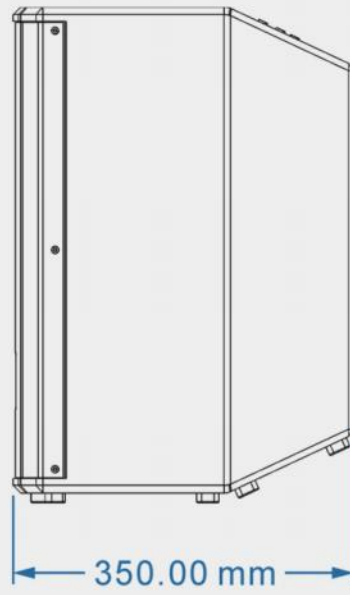

# PHYSICAL

**NET WEIGHT: 9kg**

**GROSS WEIGHT: 11.5kg**

PRECISION DRIVE