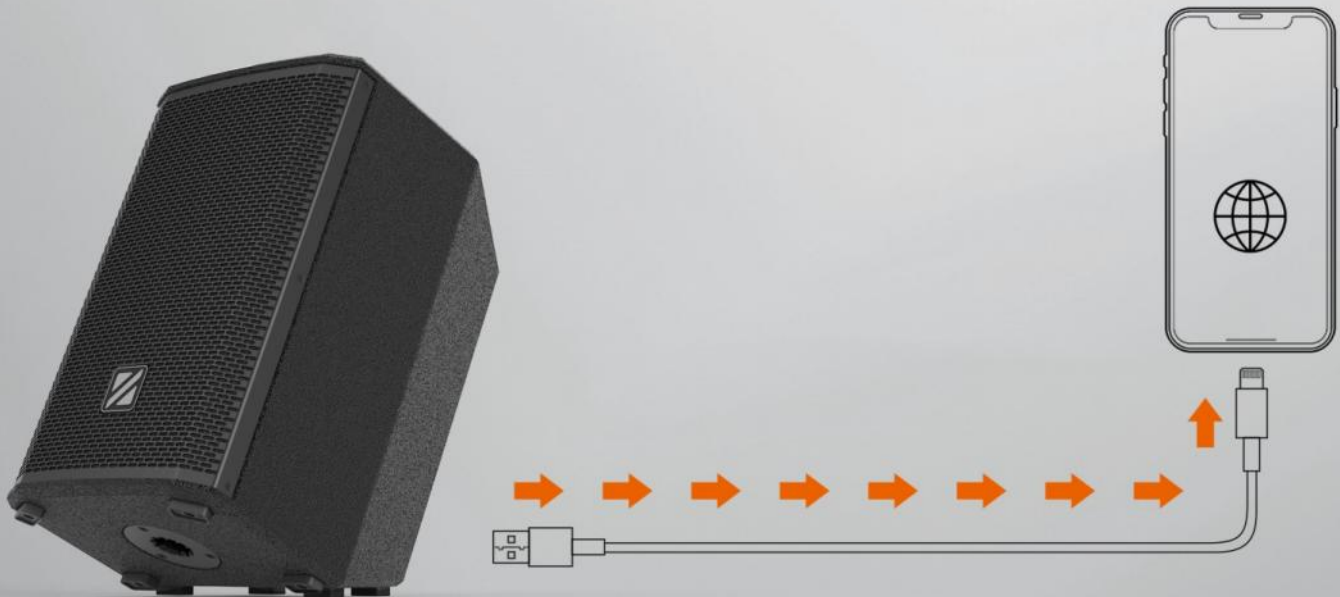

INTERNET LIVE STREAMING