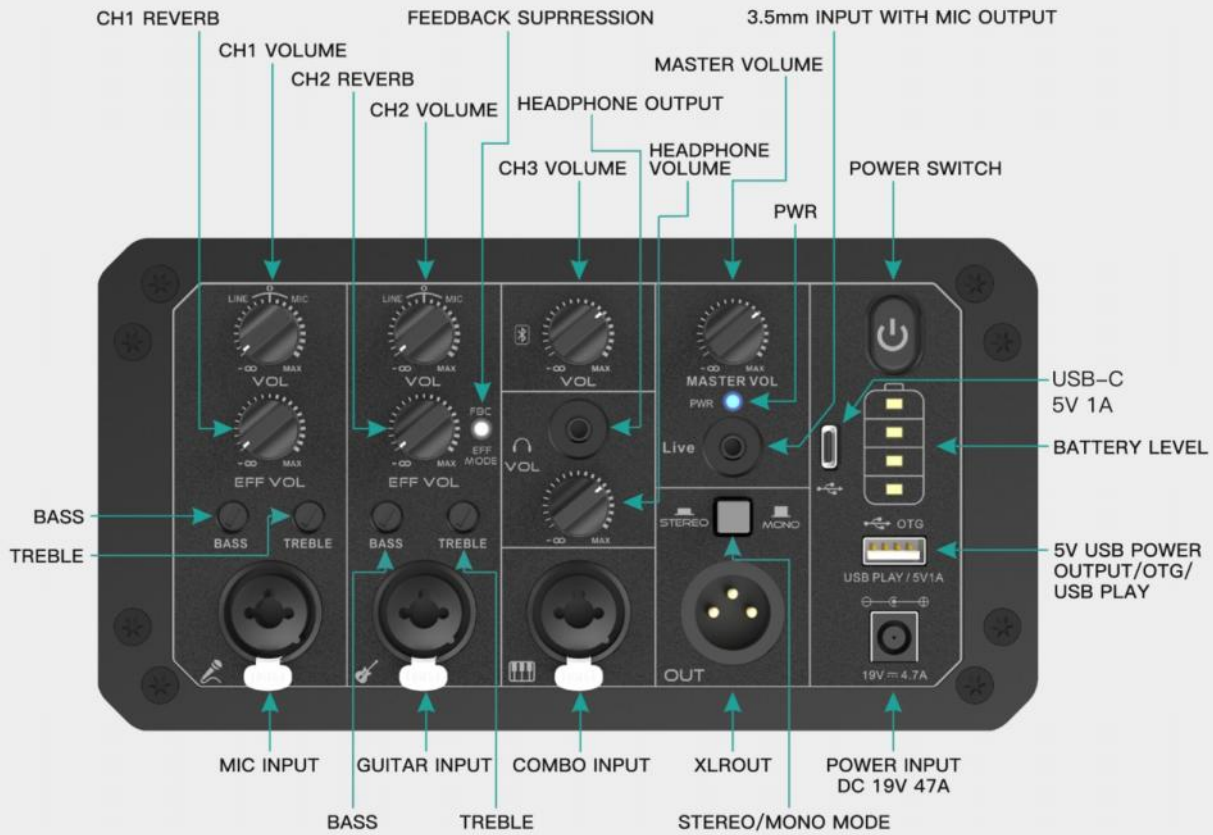

MODEL: K10			
Frequency range(-3dB):	45Hz-20Khz	Max SPL:	122dB
System design:	10" two way vented	HF:	1" neodymium horn load
Coverage(HxV):	100° x 60°	Battery Spec:	Capacity: 120WH Voltage: 14.8V
Amplification:	280W Class D		
Battery Life:	6-20h	Fuction&effects: EQ controls for two Combo inputs Effect control for each channel Bluetooth Feed back supression Reverb/Reverb+Echo Mono/Stereo output selection Battery-level indicator USB Audio/OTG live streaming BLE Remote control	
Crossover:	DSP		
Input/output:	XLR/TRS combo input x3 XLR output x1 Bluetooth x1 3.5mm headphone Jack USB Power supply Jack @1A 3.5mm LIVE out/input for smart phone		
		Finish:	Black Polyurea
Net Weight:	9Kg	Dimension:	W310xD350xH510
Gross Weight:	11.5Kg	Package Dimension:	W440xD400xH660

PRECISION DRIVE