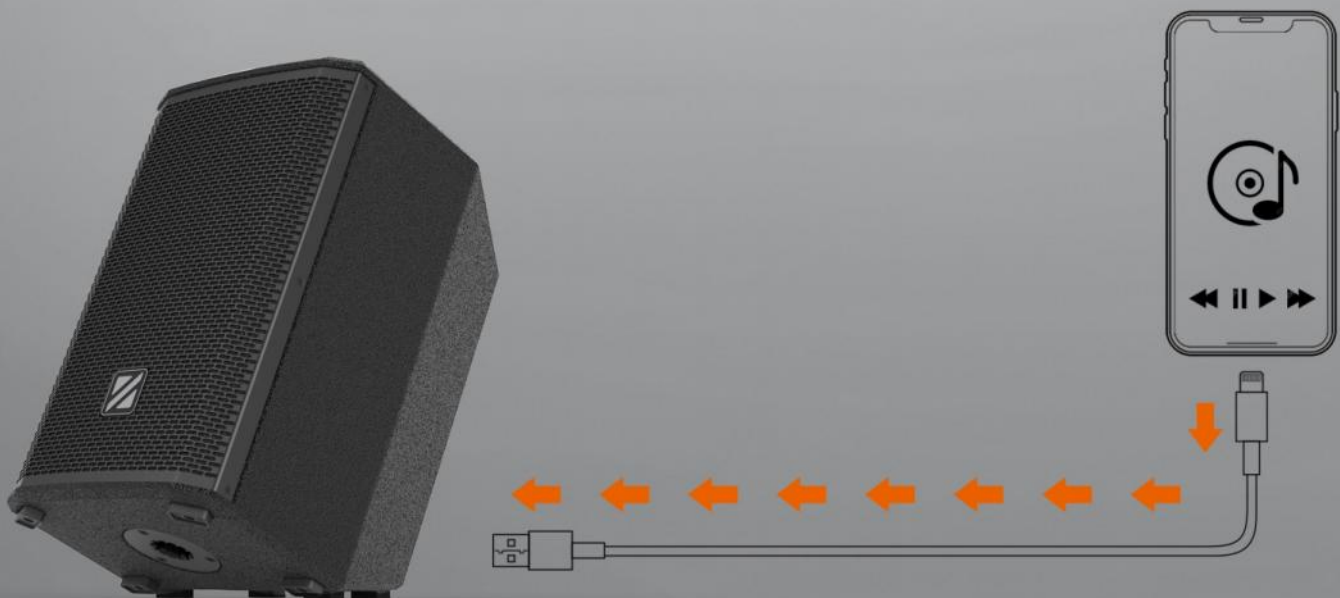

USB AUDIO PLAYBACK