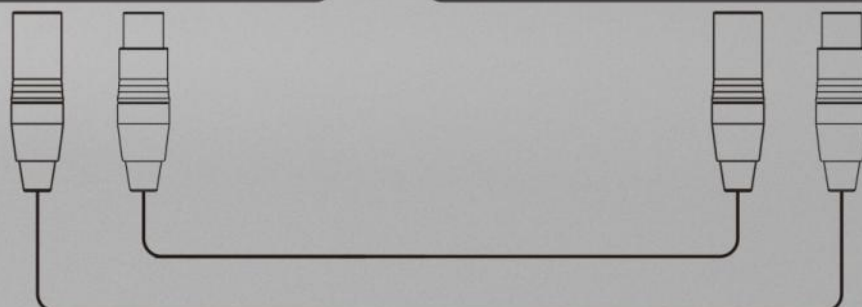

# COVERAGE

100 X 60 DEGREE EVEN SOUND COVERAGE

# TWO K10S LINK TOGETHER

LINK TWO K10S BY 2 XLR CABLES FOR STEREO AND 6 CHANNEL INPUTS

TWO K10S CAN BE CONNECTED WITH 1 XLR CABLE TO ACHIEVE STEREO OUTPUT, OR 2 XLR CABLES TO ALLOW 6 INPUTS CHANNELS